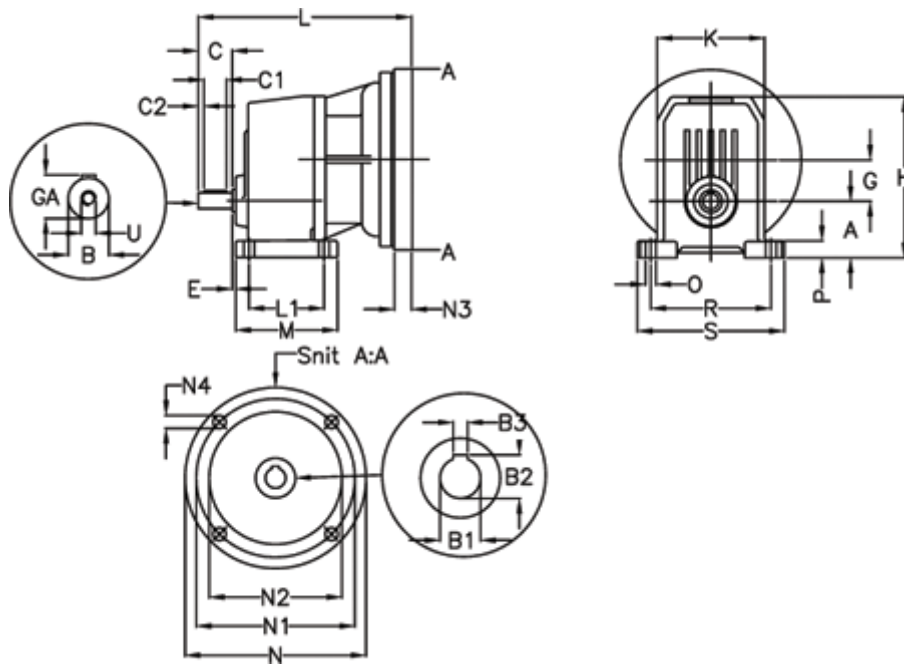

Data Sheet

Article number: 40550400311225

Description: Single Stage Helical Gear
S 401-3,1-P71B5

Measures

A = 70	E = 23.0	M = 165.0	R = 180
B = 28	F = 8x7x50	N = 160	S = 215
B1 = 14	G = 61.7	N1 = 130	U = M8
B2 = 16.3	GA = 31.0	N2 = 110	
B3 = 5	H = 224.5	N3 = -	
C = 60	K = 155	N4 = M10x12	
C1 = 50	L = 294	O = 14	
C2 = 5	L1 = 125.0	P = 21.0	